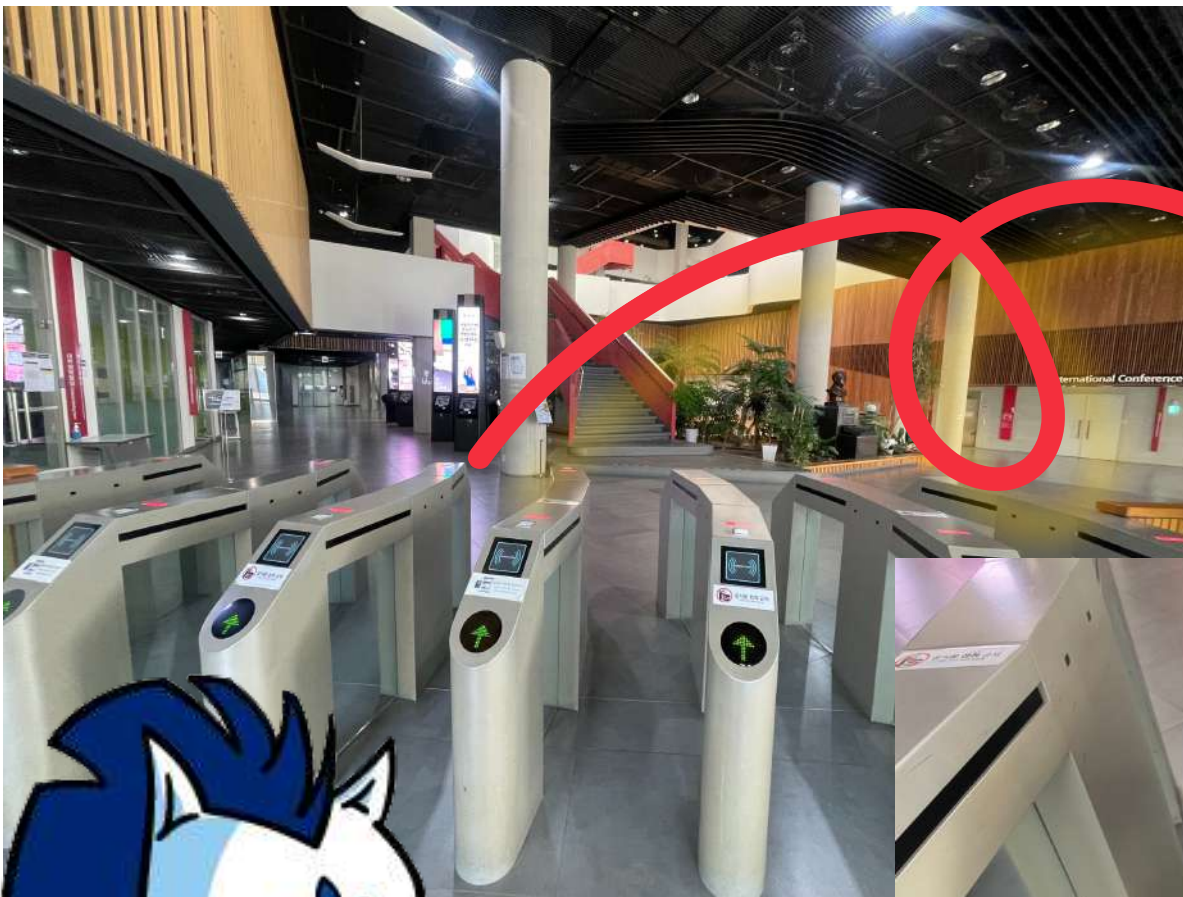

Korean Language
Education Center,
MJU

How to access

Library

Learn more

open

Main gate of library

**Use student ID card or
Mobile QR code to enter-!**

**Tag your
card here-!**