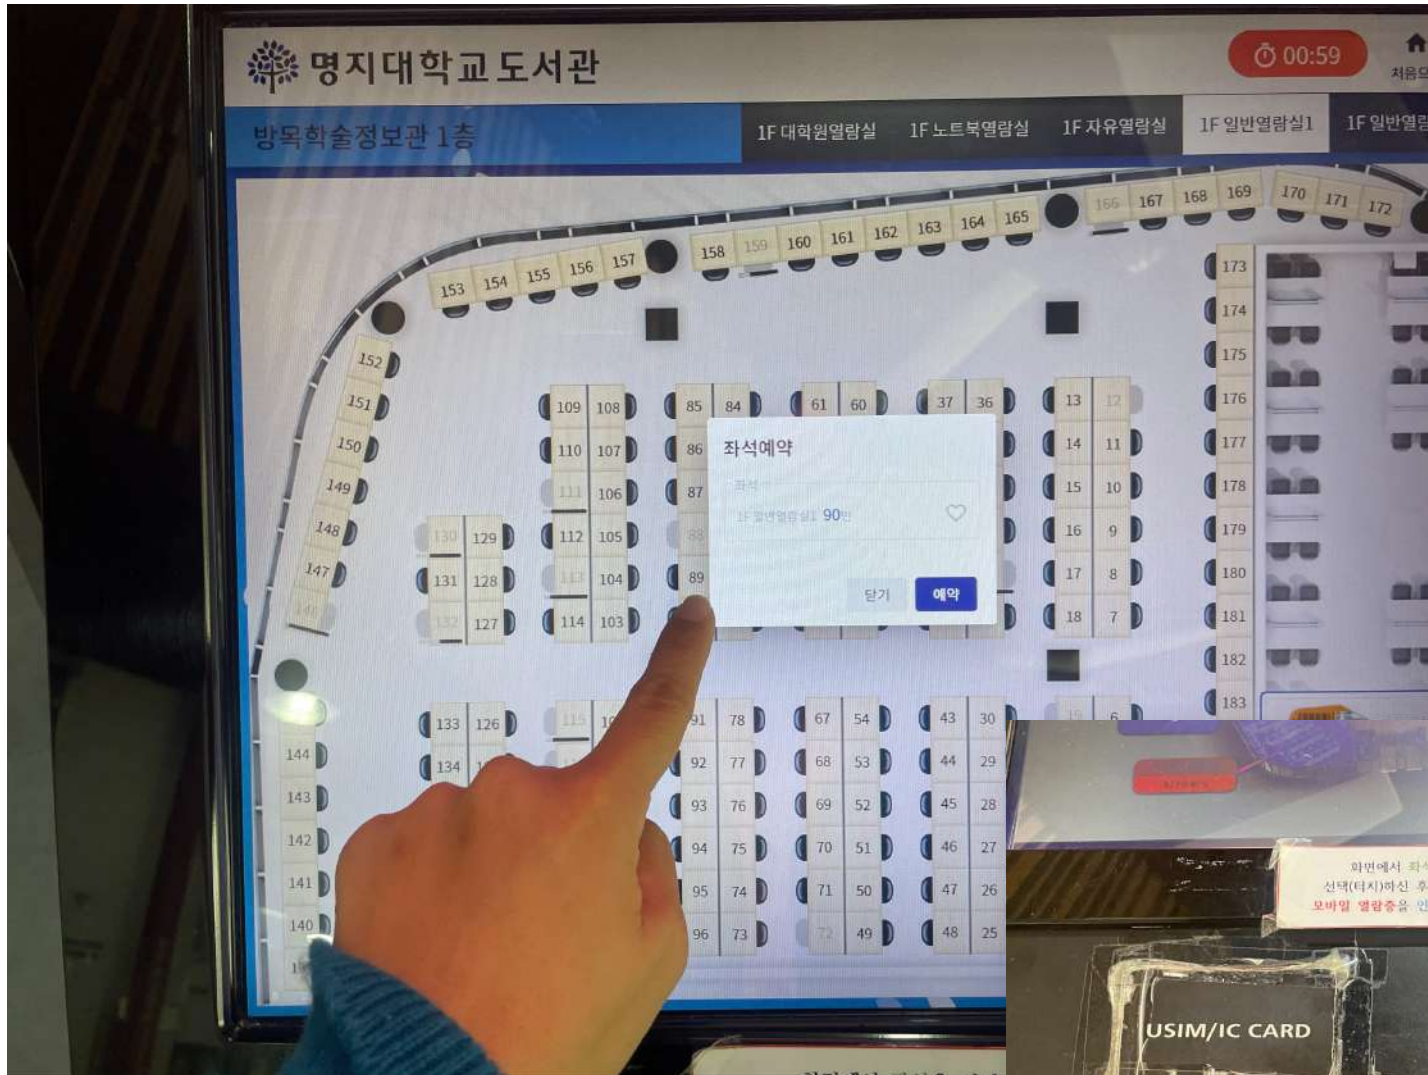

My Dashboard 로그아웃

모바일 열람증

ID: Student number

PW: 6-digit of date of birth(first time)

next

How to reserve your seat (Kiosk)

1. Touch the place you want-!

2. Tag your student ID card or QR code-!

3. Select and touch the seat you want in the screen-

The reservation note will print out~!