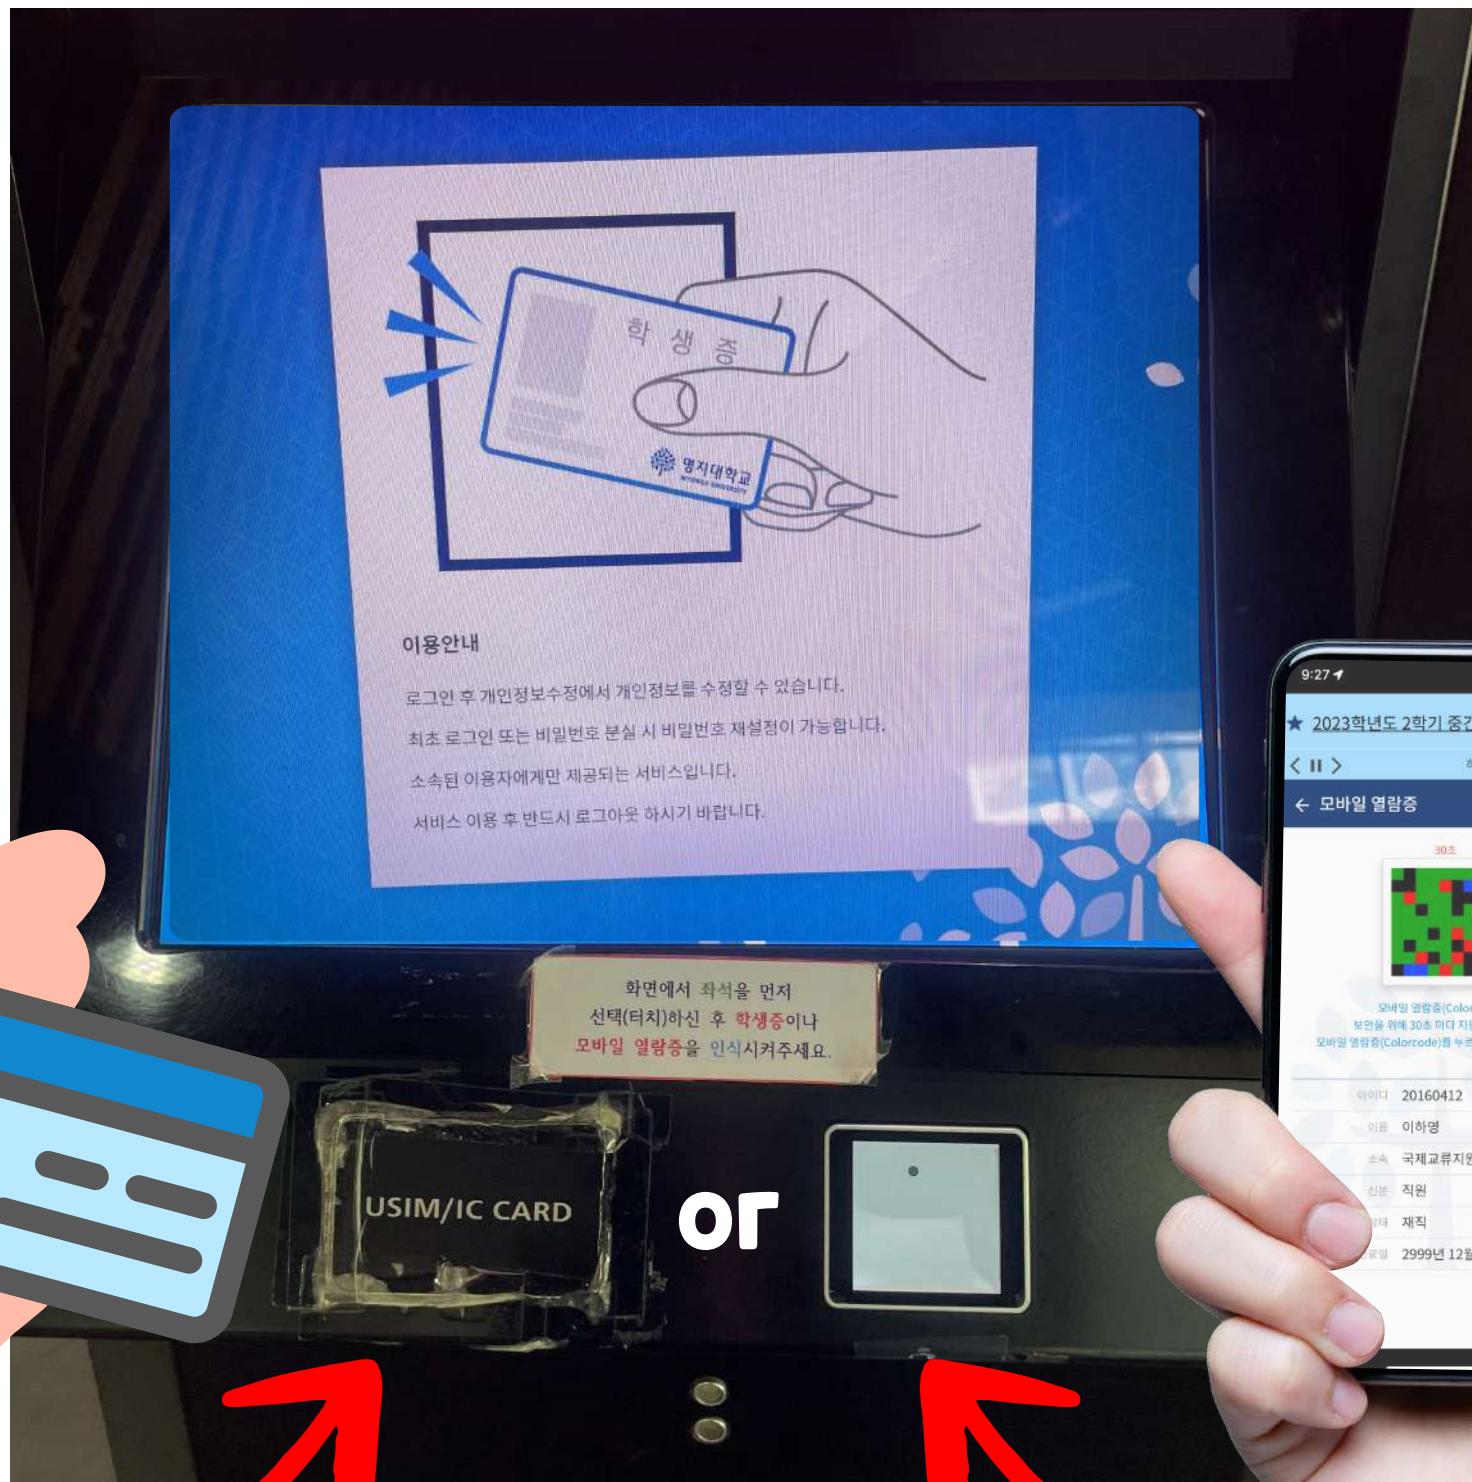

My Dashboard 로그아웃

모바일 열람증

ID: Student number

PW: 6-digit of date of birth(first time)

next

How to reserve your seat (Kiosk)

1. Touch the place you want-!

2. Tag your student ID card or QR code-!

3. Select and touch the seat you want in the screen-

The reservation note will print out~!